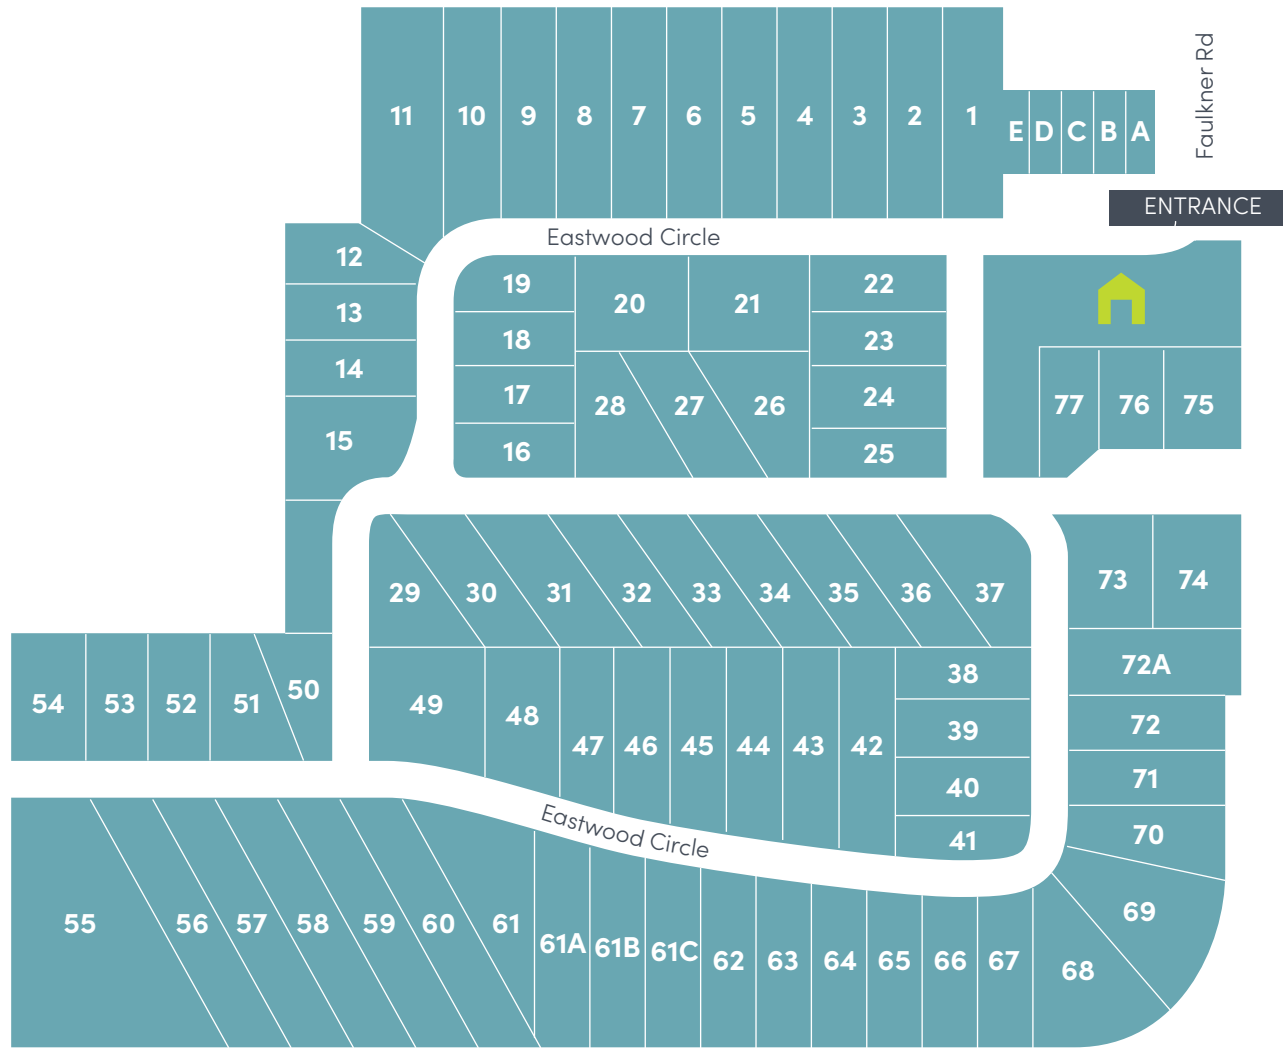

Eastwood Park

807 Eastwood Circle
Morristown, TN 37814

T: 423.581.4480

Visit us online at:
yescommunities.com

Number of sites: 86